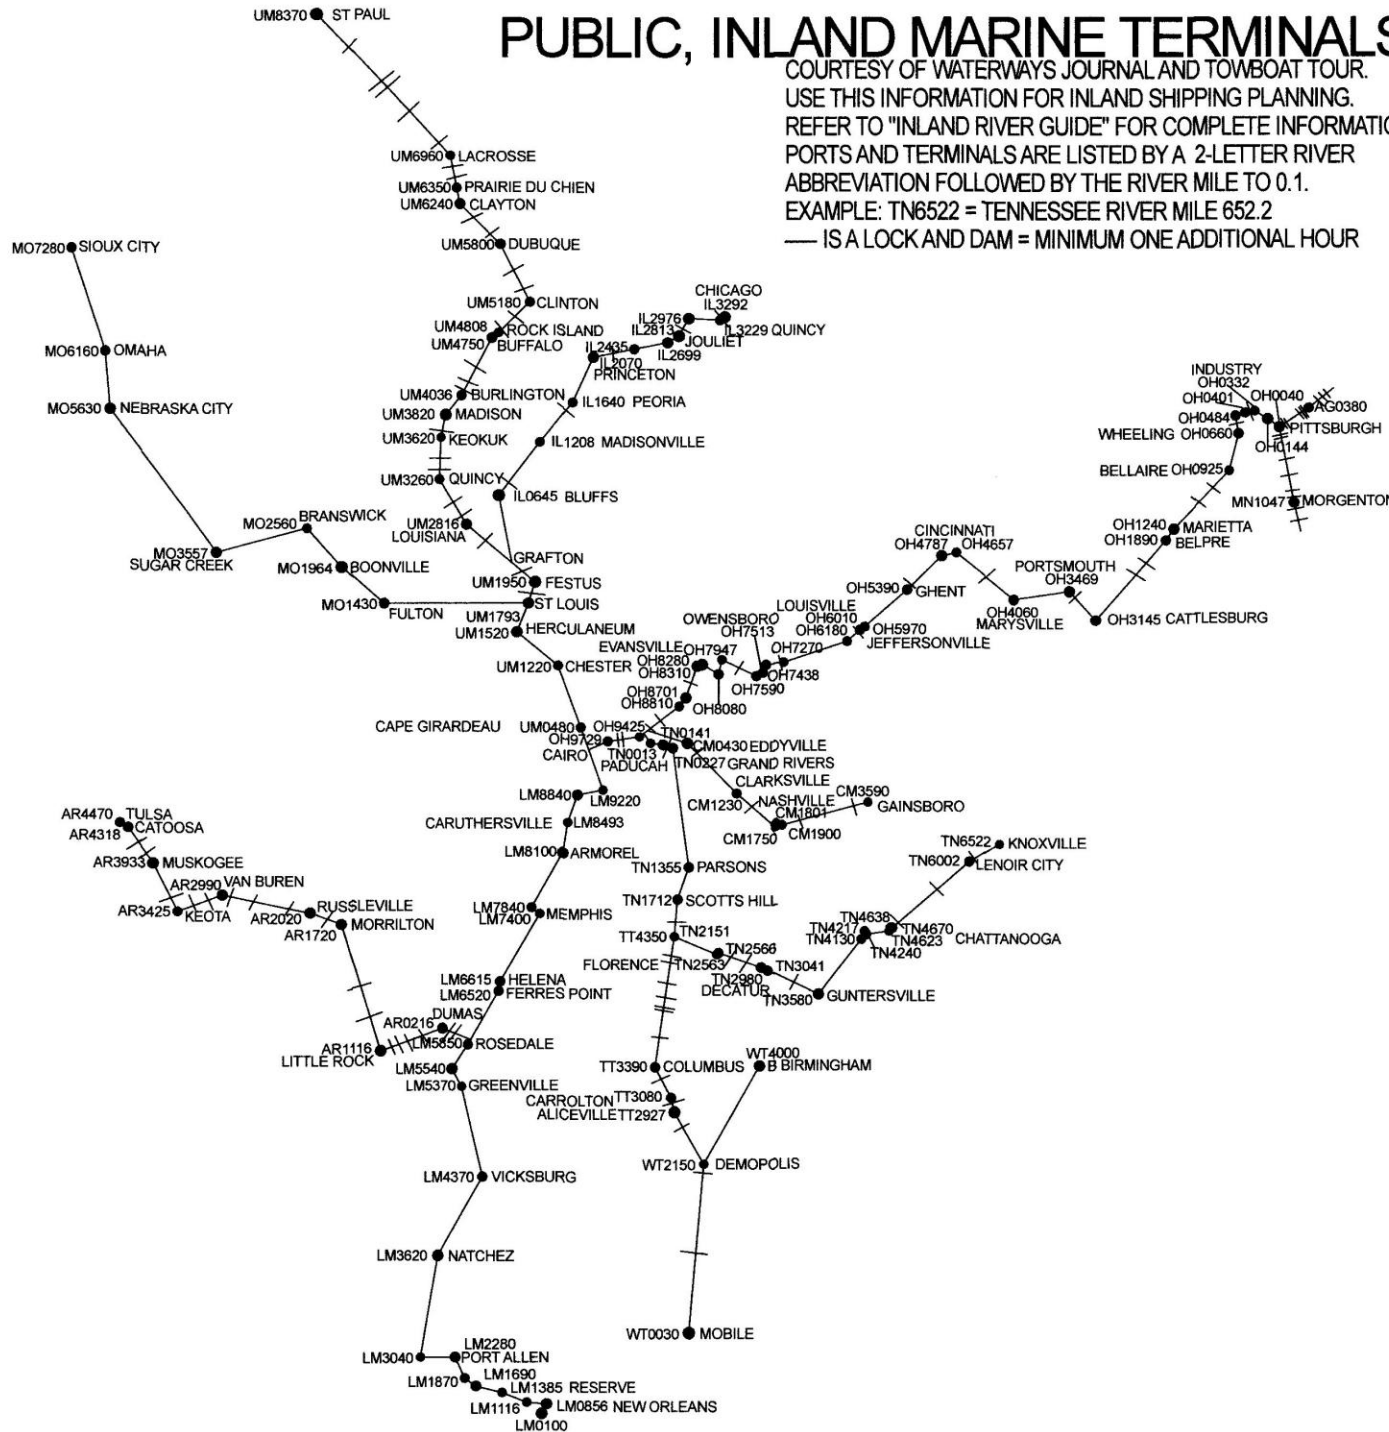

PUBLIC, INLAND MARINE TERMINALS & PORTS

COURTESY OF WATERWAYS JOURNAL AND TOWBOAT TOUR.
 USE THIS INFORMATION FOR INLAND SHIPPING PLANNING.
 REFER TO "INLAND RIVER GUIDE" FOR COMPLETE INFORMATION.
 PORTS AND TERMINALS ARE LISTED BY A 2-LETTER RIVER
 ABBREVIATION FOLLOWED BY THE RIVER MILE TO 0.1.
 EXAMPLE: TN6522 = TENNESSEE RIVER MILE 652.2
 — IS A LOCK AND DAM = MINIMUM ONE ADDITIONAL HOUR

THIS MAP COVERS
 RIVERS THAT
 CONNECT WITH
 THE MISSISSIPPI
 RIVER INLAND
 SYSTEM ONLY

RIVER CODES:
 AL = ALABAMA
 AG = ALLEGHENY
 AR = ARKANSAS
 CM = CUMBERLAND
 IL = ILLINOIS
 KN = KANAWHA
 LM = LOWER MISS.
 MN = MONONGAHELA
 MO = MISSOURI
 OH = OHIO
 TN = TENNESSEE
 TT = TENN-TOM
 UM = UPPER MISS.
 WT WARRIOR-TOMBIGBEE